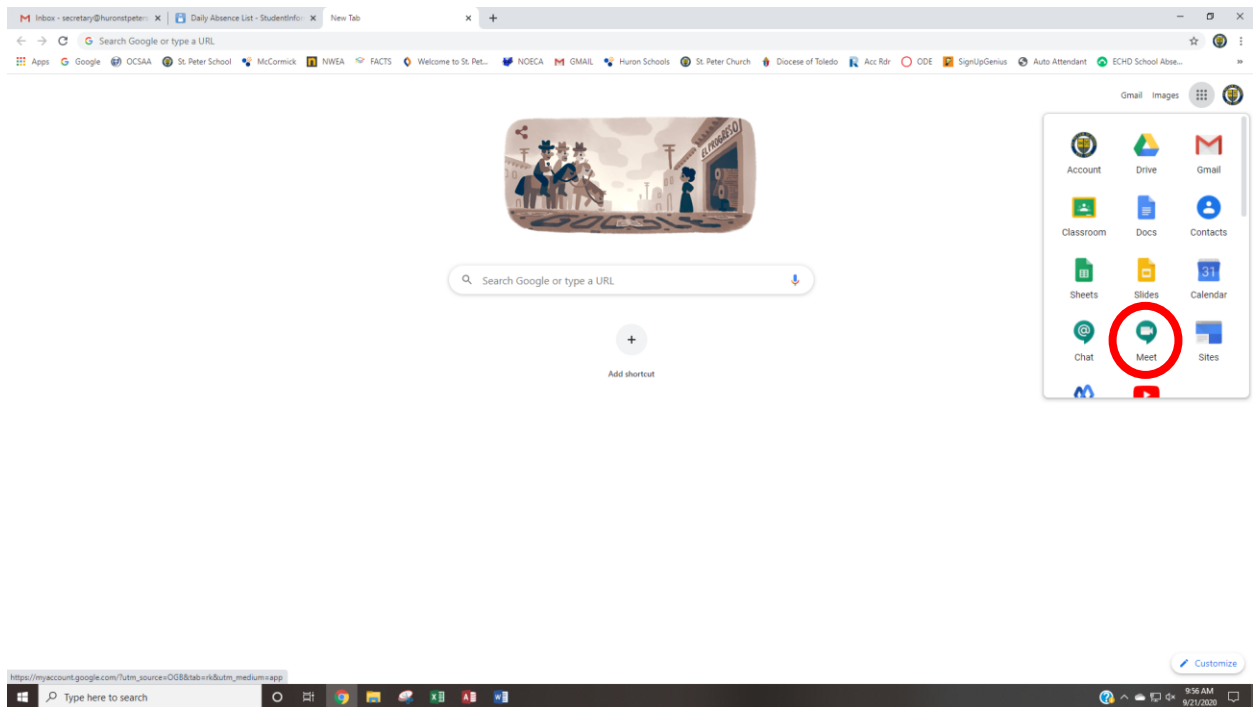

From the Google menu, select Meet:

Click Join or start a meeting:

Enter the Google Meet nickname provided to you by your teacher.

Common links:

Houghton Mifflin Harcourt	www.hmhco.com
Holt McDougal Online	https://my.hrw.com/index.jsp
Infohio	www.infohio.org
NWEA MAP Testing	https://test.mapnwea.org/#/
Library	https://stpeterhuron.follettdestiny.com/
IXL	www.ixl.com/signin/stpeter
Typing	www.typing.com
Connect Ed (McGraw Hill)	https://my.mheducation.com/login
Accelerated Reading	https://global-zone50.renaissance-go.com/welcomeportal/110433
Google Drive	www.drive.google.com
Progressbook	https://pa.noeca.org/
Google Classroom	www.classroom.google.com