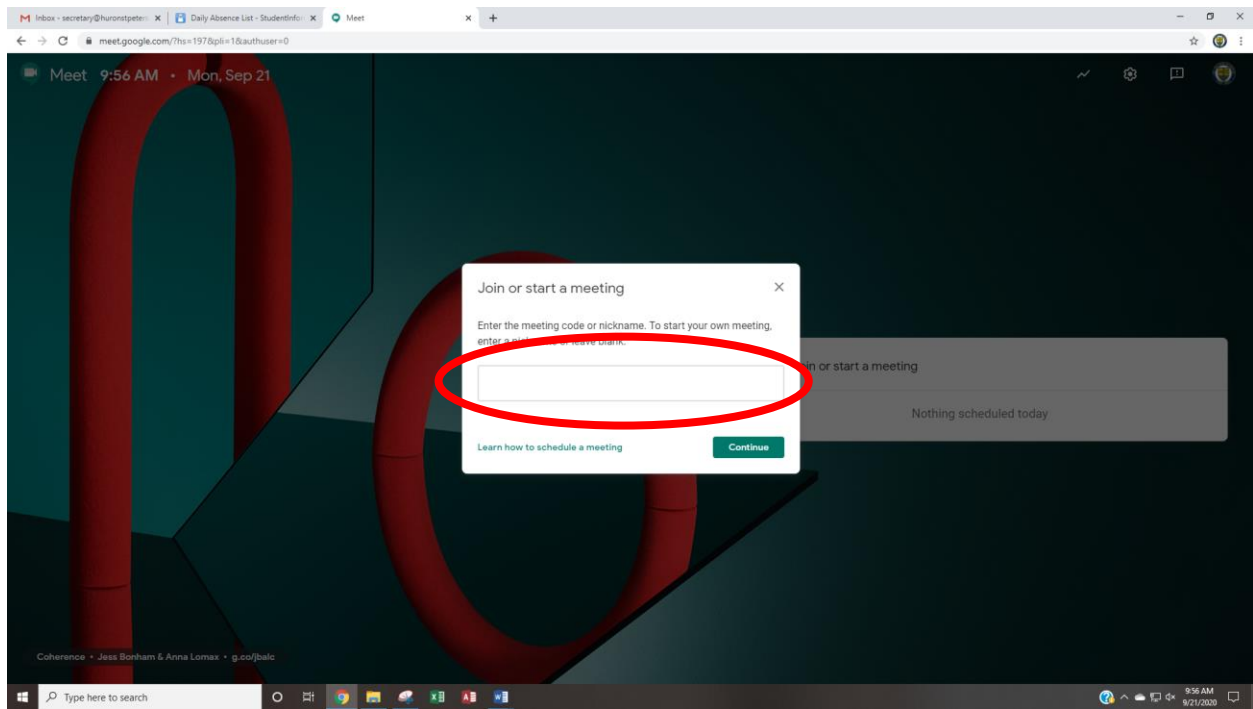

From the Google menu, select Meet:

Click Join or start a meeting:

Enter the Google Meet nickname provided to you by your teacher.

Common links:

Houghton Mifflin Harcourt	www.hmhco.com
Holt McDougal Online	https://my.hrw.com/index.jsp
Infohio	www.infohio.org
NWEA MAP Testing	https://test.mapnwea.org/#/
Library	https://stpeterhuron.follettdestiny.com/
IXL	www.ixl.com/signin/stpeter
Typing	www.typing.com
Connect Ed (McGraw Hill)	https://my.mheducation.com/login
Accelerated Reading	https://global-zone50.renaissance-go.com/welcomeportal/110433
Google Drive	www.drive.google.com
Progressbook	https://pa.noeca.org/
Google Classroom	www.classroom.google.com